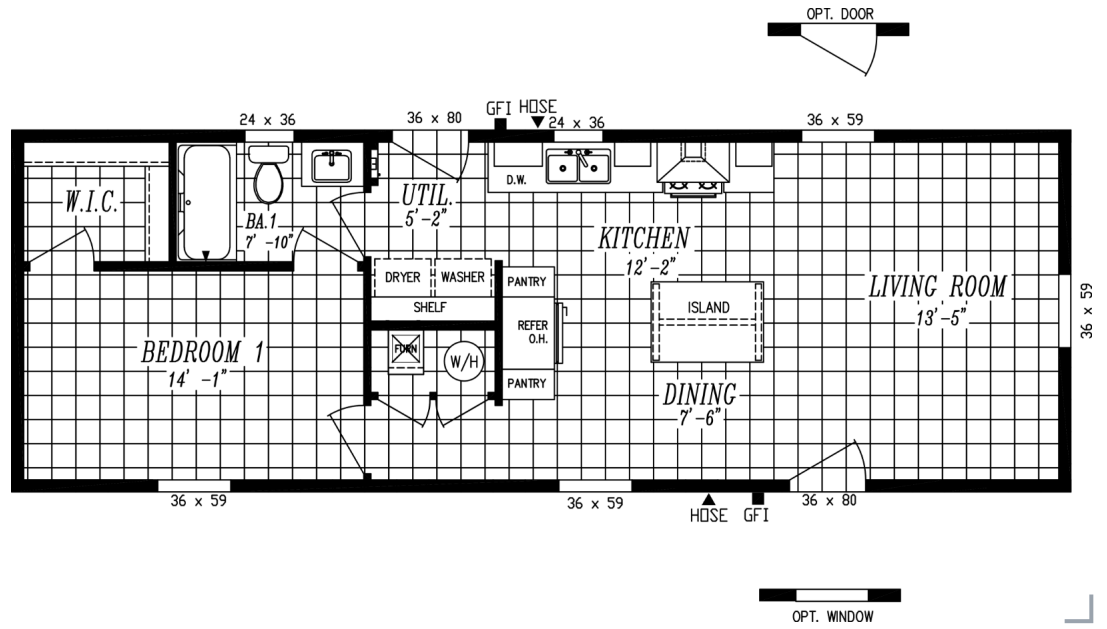

### OVERVIEW

Simplicity in a compact 1 bedroom home that is 15' wide and so does not feel cramped. The master bedroom has walk in closet and easy acces to a bathroom with full tub / shower. Living area is well separated from the bedroom with central utility room and kitchen including an island for additional counter top and eating space. Compact and well laid out.

## 01 FLOOR PLAN

660 SQ FT · 15' x 44'