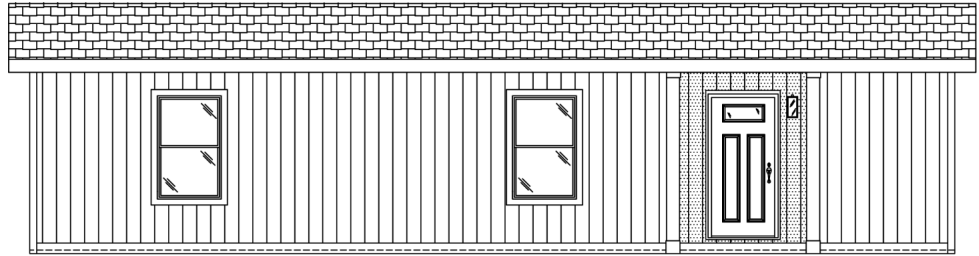

02 FRONT ELEVATION

FRONT SIDEWALL